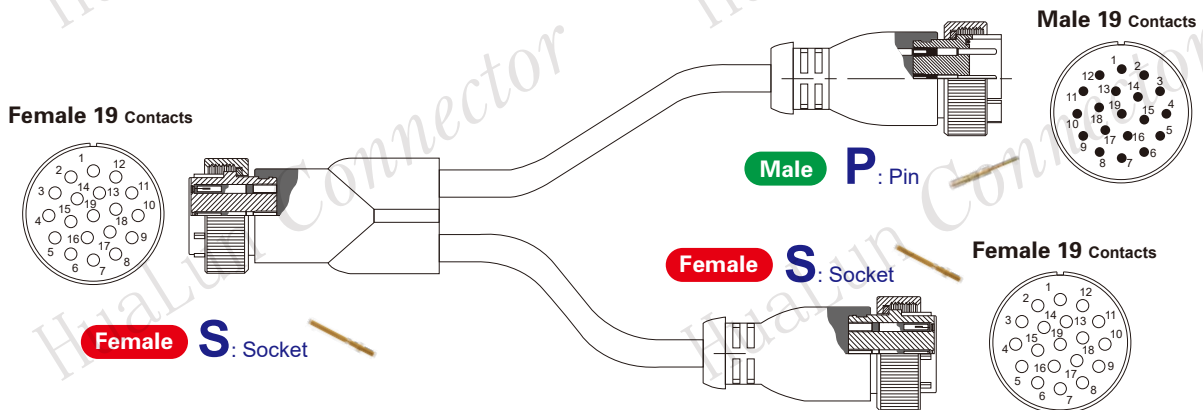

SY Prefabricated Connector

SY Prefabricated Connector

Environmental

Overvoltage Category	II/III	Frequency	50/60Hz
Relative Humidity	95% at 40 ±2°C		
Salty Spray Corrosion	≥96h	IEC60512-11-7	
Protection Degree	IP65/IP67	IEC60529	
Degree of Pollution	2/3		

Electric Features

Operating Temperature	Lower limit-55°C; Upper limit+125°C
Insulation Resistance	Normal ≥5000MΩ; Damp heat ≥100MΩ
Contact Diameter (mm)	1.6
Rated Current (A)	13A
Rated Voltage (V _{AC})	250V
Dielectric Withstand Voltage (V _{AC})	2000V
Contact Resistance (mΩ)	<2.25
Screen	According to customer requirements

Material of Main Parts

Shell	plastic
Contacts	Copper Alloy (Gold)

Contacts Arrangement

P Contacts	J10	J14	J16	J19	J19a
Male P: Pin 					
S Contacts	KJ10	K14	K16	K19	K19a
Female S: Socket 					

— Part Number —